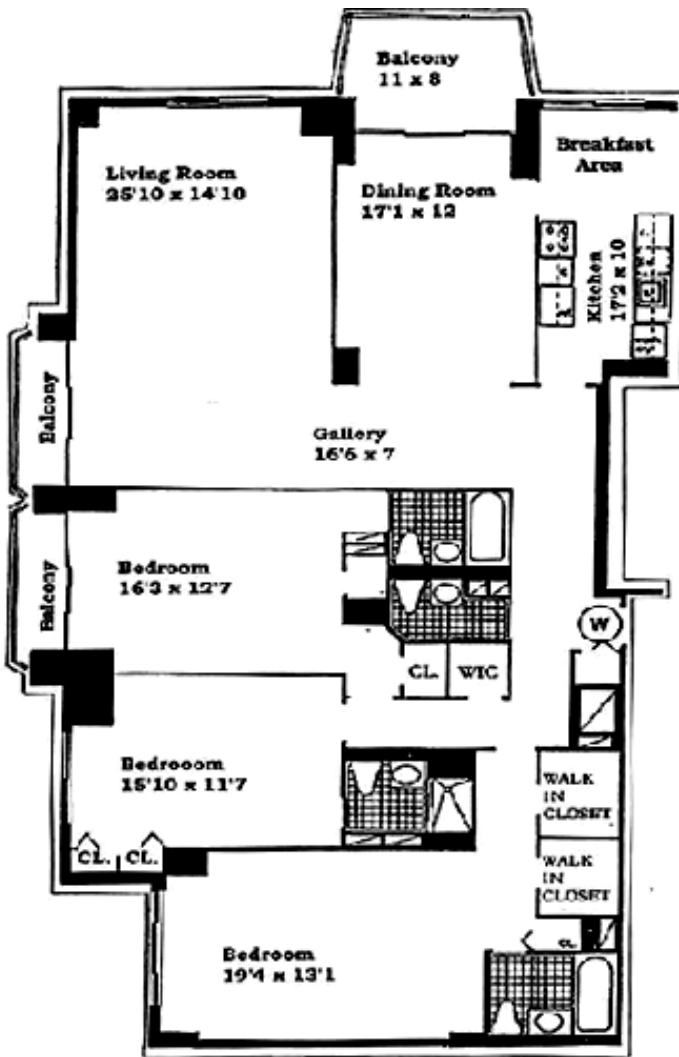

TYPICAL STRAIGHT LINE STUDIO 475 SQ FT

TYPICAL ALCOVE STUDIO 630-680 SQ FT

TYPICAL 1 BEDROOM 1 BATH 680-880 SQ FT

TYPICAL 1 BEDROOM 2 BATHS 695-825 SQ FT

1 BEDROOM 1.5 BATHS 1,000-1,230 SQ FT

1 BEDROOM CORNER 1,215-1,350 SQ FT

2 BEDROOM INTERIOR 1,560 SQ FT

2 BEDROOM CORNER 1,622-1,722 SQ FT

3 BEDROOM CORNER 2,000 SQ FT