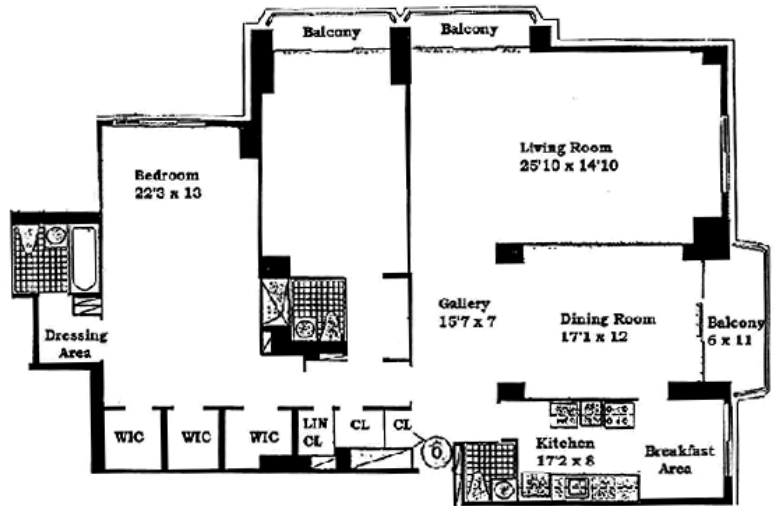

TYPICAL STRAIGHT LINE STUDIO 475 SQ FT

TYPICAL ALCOVE STUDIO 630-680 SQ FT

TYPICAL 1 BEDROOM 1 BATH 680-880 SQ FT

TYPICAL 1 BEDROOM 2 BATHS 695-825 SQ FT

1 BEDROOM 1.5 BATHS 1,000-1,230 SQ FT

1 BEDROOM CORNER 1,215-1,350 SQ FT

2 BEDROOM INTERIOR 1,560 SQ FT

2 BEDROOM CORNER 1,622-1,722 SQ FT

3 BEDROOM CORNER 2,000 SQ FT