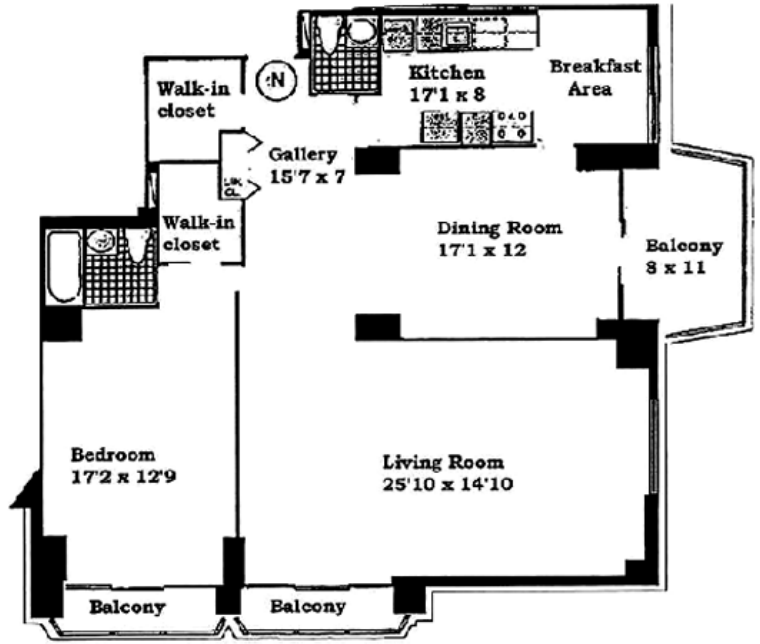

TYPICAL STRAIGHT LINE STUDIO 475 SQ FT

TYPICAL ALCOVE STUDIO 630-680 SQ FT

TYPICAL 1 BEDROOM 1 BATH 680-880 SQ FT

TYPICAL 1 BEDROOM 2 BATHS 695-825 SQ FT

1 BEDROOM 1.5 BATHS 1,000-1,230 SQ FT

1 BEDROOM CORNER 1,215-1,350 SQ FT

2 BEDROOM INTERIOR 1,560 SQ FT

2 BEDROOM CORNER 1,622-1,722 SQ FT

3 BEDROOM CORNER 2,000 SQ FT