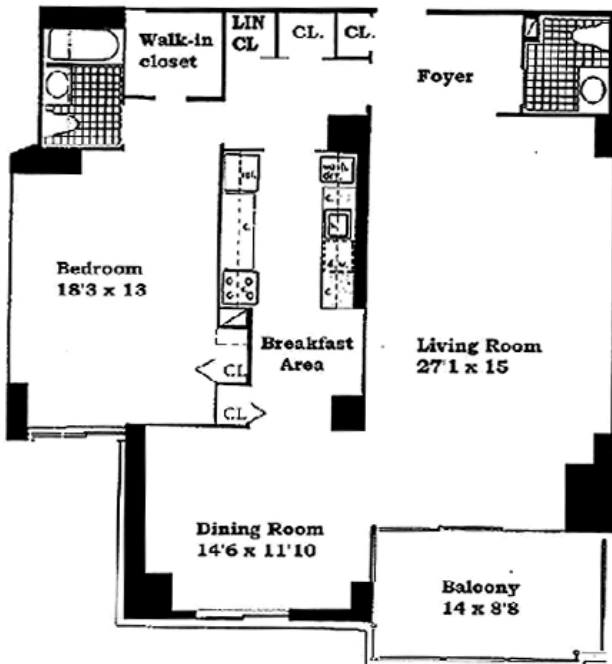

TYPICAL STRAIGHT LINE STUDIO 475 SQ FT

TYPICAL ALCOVE STUDIO 630-680 SQ FT

TYPICAL 1 BEDROOM 1 BATH 680-880 SQ FT

TYPICAL 1 BEDROOM 2 BATHS 695-825 SQ FT

1 BEDROOM 1.5 BATHS 1,000-1,230 SQ FT

1 BEDROOM CORNER 1,215-1,350 SQ FT

2 BEDROOM INTERIOR 1,560 SQ FT

2 BEDROOM CORNER 1,622-1,722 SQ FT

3 BEDROOM CORNER 2,000 SQ FT