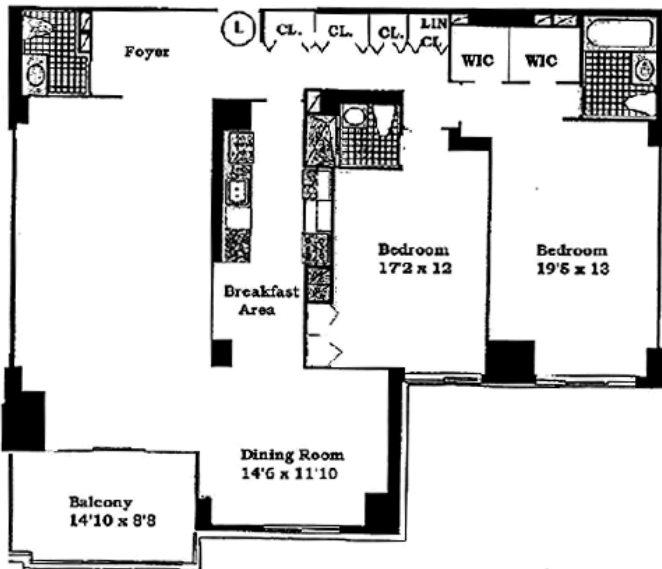

TYPICAL STRAIGHT LINE STUDIO 475 SQ FT

TYPICAL ALCOVE STUDIO 630-680 SQ FT

TYPICAL 1 BEDROOM 1 BATH 680-880 SQ FT

TYPICAL 1 BEDROOM 2 BATHS 695-825 SQ FT

1 BEDROOM 1.5 BATHS 1,000-1,230 SQ FT

1 BEDROOM CORNER 1,215-1,350 SQ FT

2 BEDROOM INTERIOR 1,560 SQ FT

2 BEDROOM CORNER 1,622-1,722 SQ FT

3 BEDROOM CORNER 2,000 SQ FT