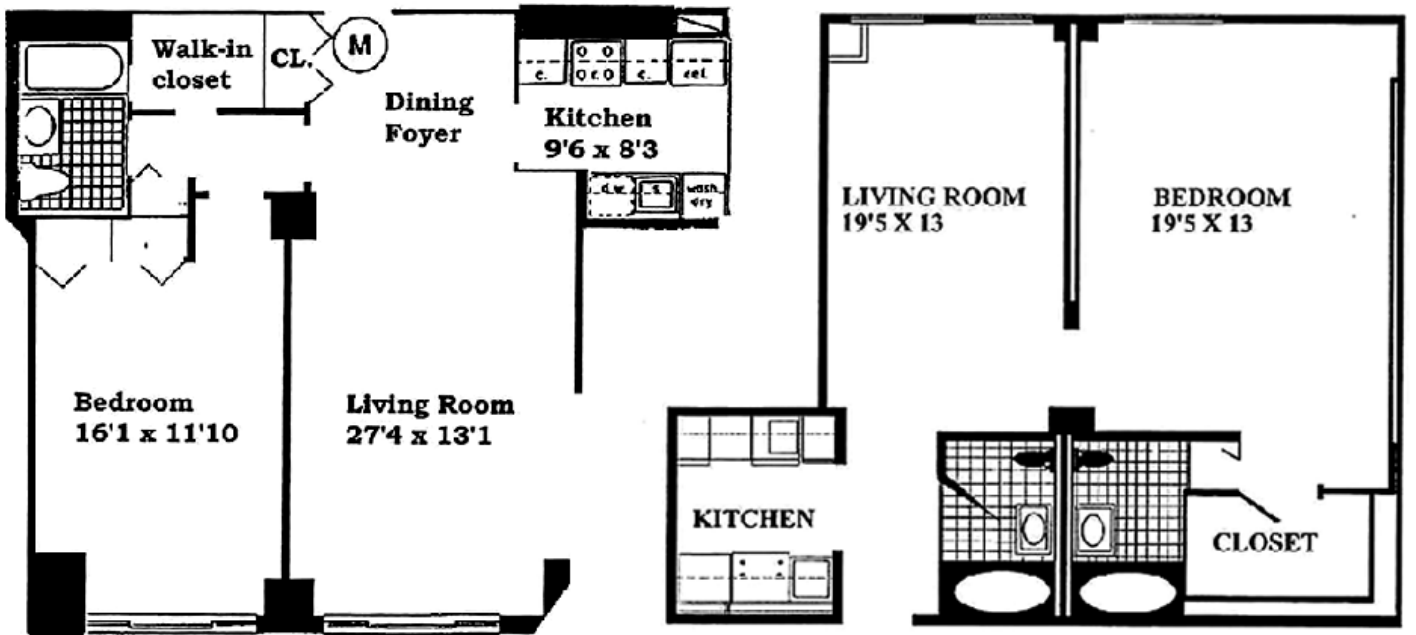

TYPICAL STRAIGHT LINE STUDIO 475 SQ FT

TYPICAL ALCOVE STUDIO 630-680 SQ FT

TYPICAL 1 BEDROOM 1 BATH 680-880 SQ FT

TYPICAL 1 BEDROOM 2 BATHS 695-825 SQ FT

1 BEDROOM 1.5 BATHS 1,000-1,230 SQ FT

1 BEDROOM CORNER 1,215-1,350 SQ FT

2 BEDROOM INTERIOR 1,560 SQ FT

2 BEDROOM CORNER 1,622-1,722 SQ FT

3 BEDROOM CORNER 2,000 SQ FT